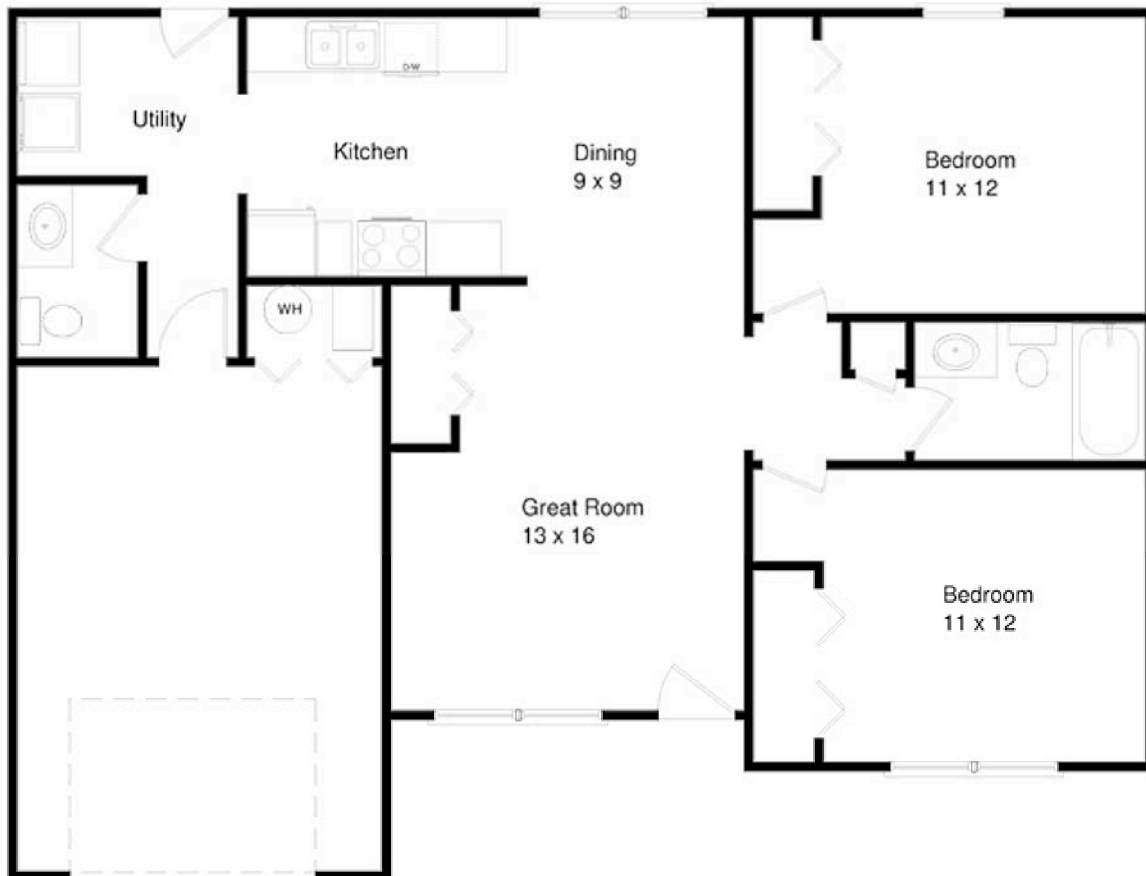

2 Bedroom w/Garage - 925 sq ft

General Information:

Located just minutes east of Brazil in the peaceful town of Harmony, Franklin Court has the atmosphere of the country and the luxury of an upscale community. You will enjoy the park in Harmony that is within walking distance and the appeal of small town living.