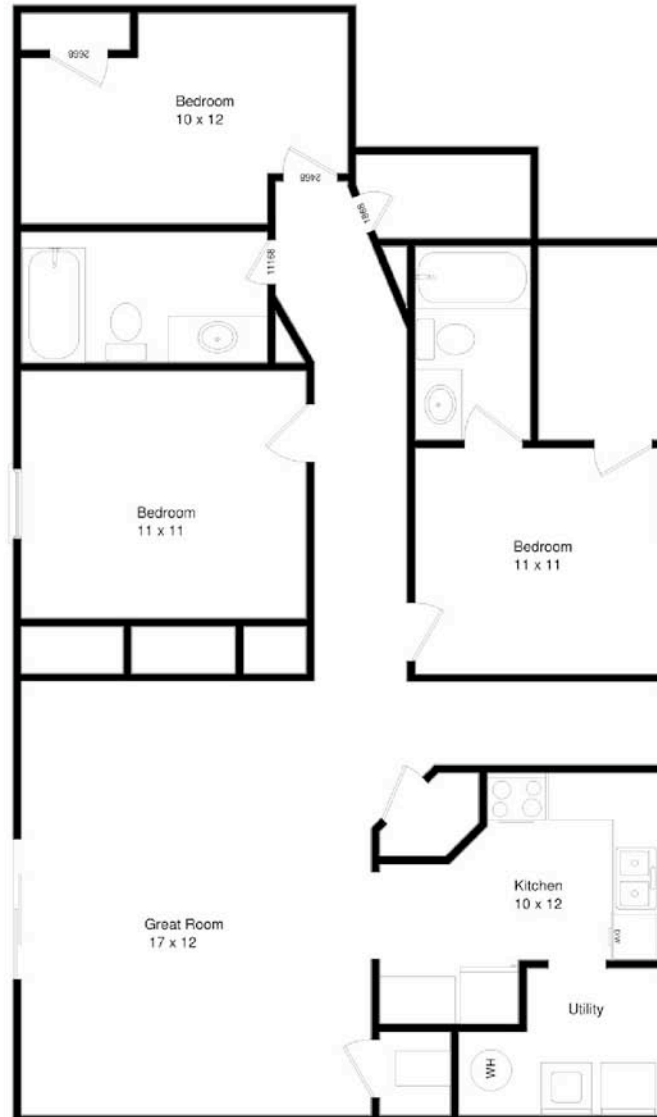

3 Bedroom - 1130 sq ft

General Information:

Located just minutes east of Brazil in the peaceful town of Harmony, Franklin Court has the atmosphere of the country and the luxury of an upscale community. You will enjoy the park in Harmony that is within walking distance and the appeal of small town living.