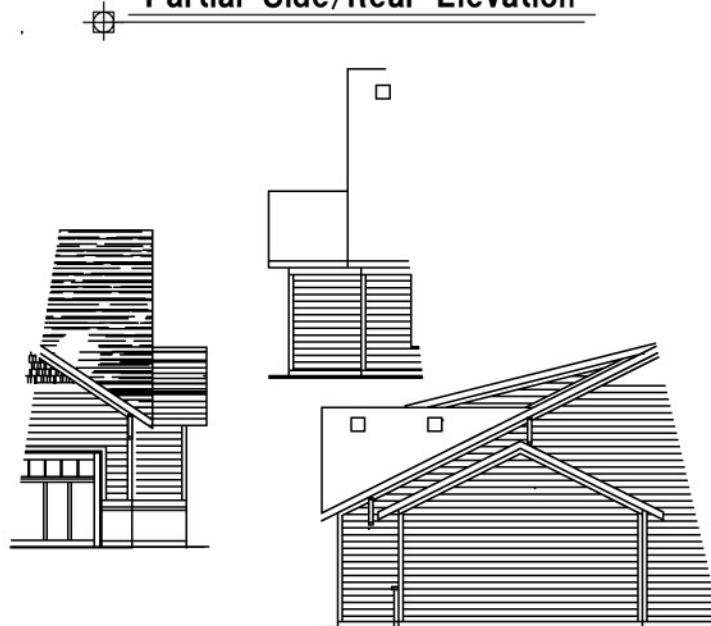

Located on South Highway 59, minutes from downtown Brazil and I-70, The Reserve at South Gate community is a one-of-a-kind, residential patio home subdivision containing 44 home sites. Twenty home sites are uniquely designed around a stunning two-acre lake, surrounded by a walking path and beautiful landscape. The community provides homeowners a low-maintenance lifestyle with lawn care and snow removal provided for a low monthly association fee.

For more information please contact
Emmert GMAC Real Estate
phone: 812.448-8580
web: <http://www.emmertgmac.com>

The Reserve at South Gate

-Brazil, Indiana

Sinclair: Elevation Plan

Optional Sunroom Partial Side/Rear Elevation

Optional Garage Extension Partial Elevations

General Information:

Located on South Highway 59, minutes from downtown Brazil and I-70, The Reserve at South Gate community is a one-of-a-kind, residential patio home subdivision containing 44 home sites. Twenty home sites are uniquely designed around a stunning two-acre lake, surrounded by a walking path and beautiful landscape. The community provides homeowners a low-maintenance lifestyle with lawn care and snow removal provided for a low monthly association fee.